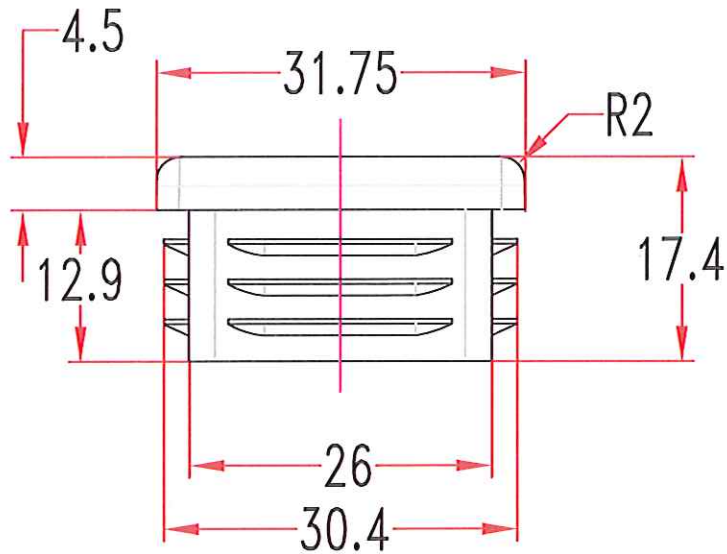

SQUARE INTERNAL TUBE INSERT 31.75MM SQUARE TUBE 1.2-2.5MM
CODE NUMBER: P780114B 1.2-2.5MM

FITS: 31.75MM SQUARE TUBE 1.2 - 2.5mm
MATERIAL: POLYETHYLENE
STOCK ITEM COLOURS: BLACK
COLOURS AVAILABLE ON REQUEST
PROUDLY MADE IN AUSTRALIA