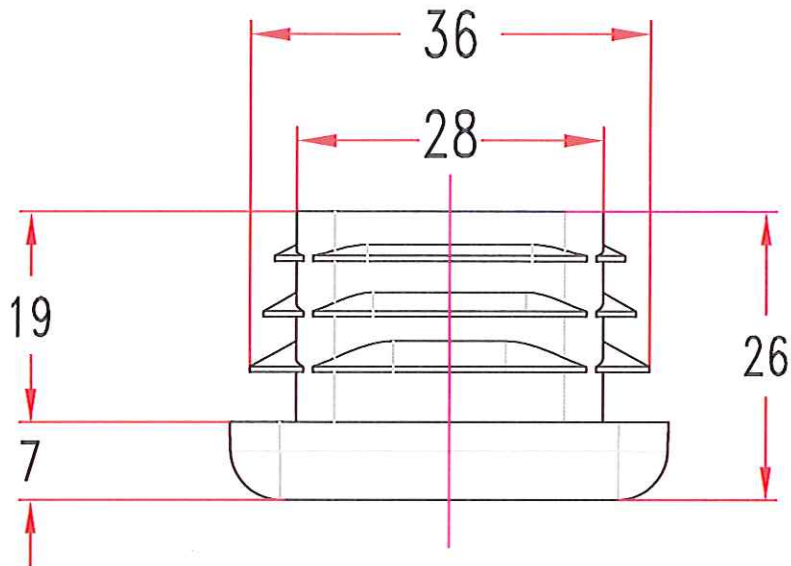

SQUARE INTERNAL TUBE INSERT 40MM SQUARE TUBE 2.5-4MM
CODE NUMBER: P4040B 2.5-4MM

FITS: 40MM SQUARE TUBE 2.5 - 4mm
MATERIAL: POLYETHYLENE
STOCK ITEM COLOURS: BLACK
COLOURS AVAILABLE ON REQUEST
PROUDLY MADE IN AUSTRALIA