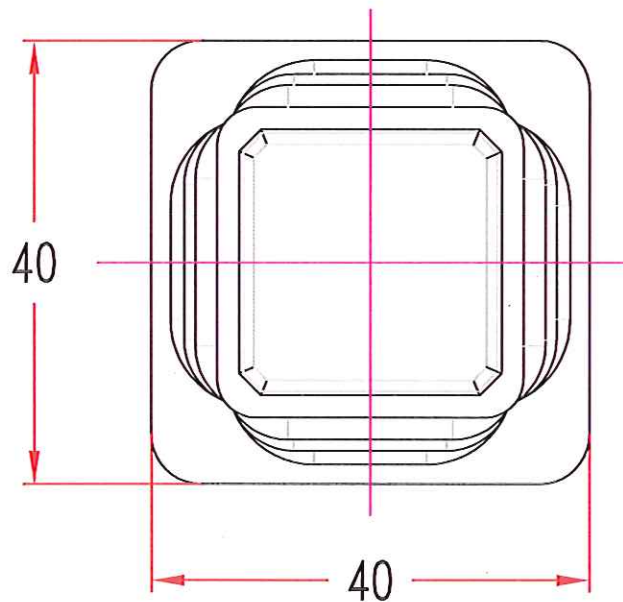

SQUARE INTERNAL TUBE INSERT 40MM SQUARE TUBE 2.5-4MM
CODE NUMBER: P4040B 2.5-4MM

FITS: 40MM SQUARE TUBE 2.5 - 4mm
MATERIAL: POLYETHYLENE
STOCK ITEM COLOURS: BLACK
COLOURS AVAILABLE ON REQUEST
PROUDLY MADE IN AUSTRALIA