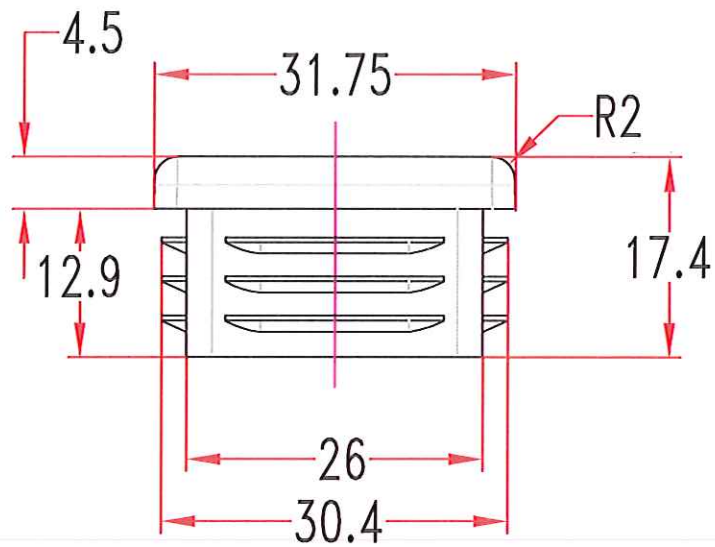

SQUARE INTERNAL TUBE INSERT 31.75MM SQUARE TUBE 1.2-2.5MM  
CODE NUMBER: N780114B 1.2-2.5MM

FITS: 31.75MM SQUARE TUBE 1.2 - 2.5mm

MATERIAL: NYLON

STOCK ITEM COLOURS: BLACK

COLOURS AVAILABLE ON REQUEST

PROUDLY MADE IN AUSTRALIA