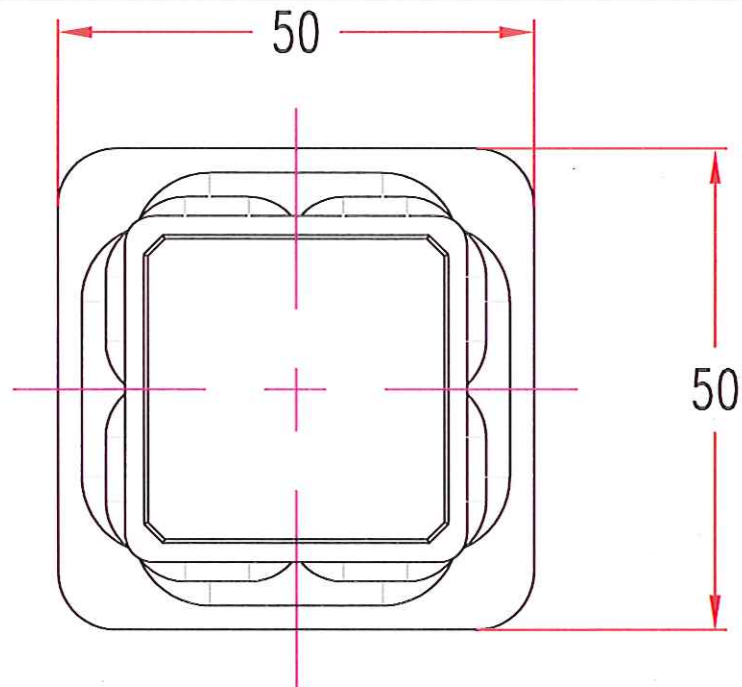

SQUARE INTERNAL TUBE INSERT 50MM SQUARE TUBE 3-5MM
CODE NUMBER: P5050B 3-5MM

FITS: 50MM SQUARE TUBE 3 - 5mm
MATERIAL: POLYETHYLENE
STOCK ITEM COLOURS: BLACK
COLOURS AVAILABLE ON REQUEST
PROUDLY MADE IN AUSTRALIA