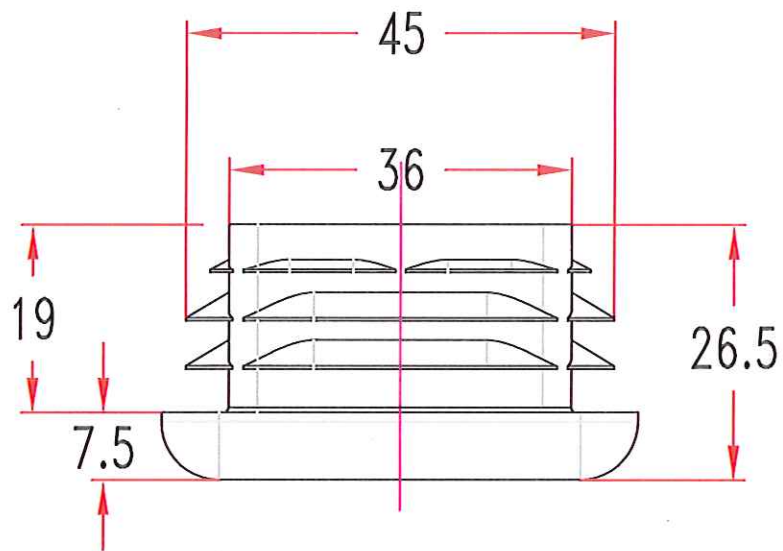

SQUARE INTERNAL TUBE INSERT 50MM SQUARE TUBE 3-5MM
CODE NUMBER: P5050B 3-5MM

FITS: 50MM SQUARE TUBE 3 - 5mm
MATERIAL: POLYETHYLENE
STOCK ITEM COLOURS: BLACK
COLOURS AVAILABLE ON REQUEST
PROUDLY MADE IN AUSTRALIA