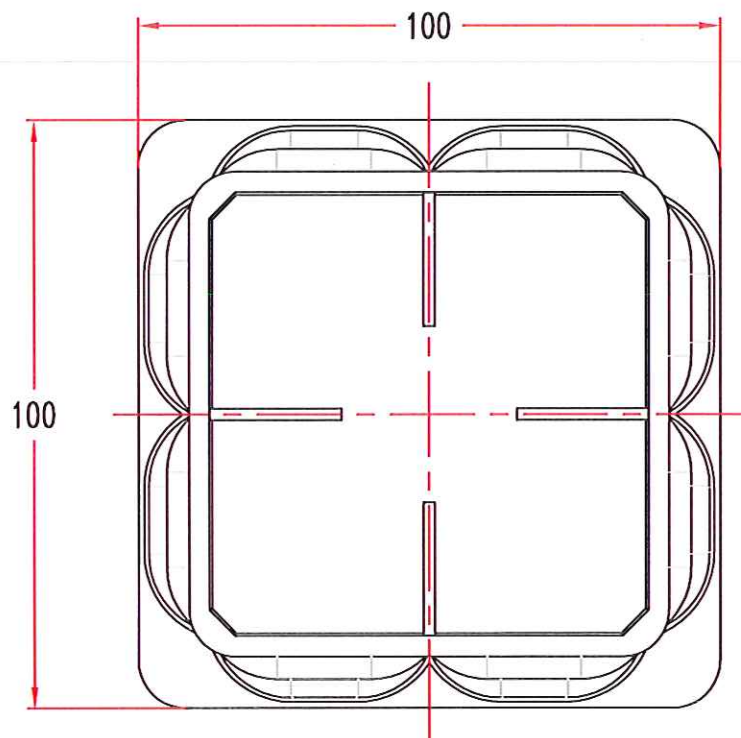

SQUARE INTERNAL TUBE INSERT 100MM SQUARE TUBE 1.6-4MM  
CODE NUMBER: P100100B 1.6-4MM

FITS: 100MM SQUARE TUBE 1.6 - 4mm  
MATERIAL: POLYETHYLENE  
STOCK ITEM COLOURS: BLACK  
COLOURS AVAILABLE ON REQUEST  
PROUDLY MADE IN AUSTRALIA