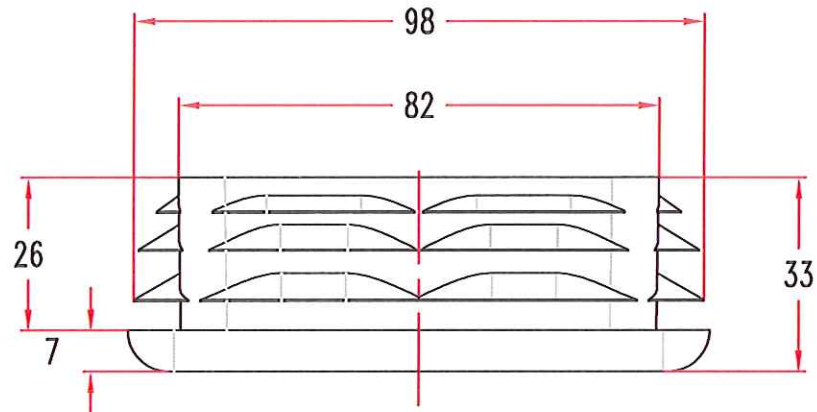

SQUARE INTERNAL TUBE INSERT 100MM SQUARE TUBE 1.6-4MM  
CODE NUMBER: P100100B 1.6-4MM

FITS: 100MM SQUARE TUBE 1.6 - 4mm  
MATERIAL: POLYETHYLENE  
STOCK ITEM COLOURS: BLACK  
COLOURS AVAILABLE ON REQUEST  
PROUDLY MADE IN AUSTRALIA