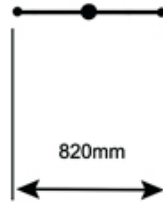

### RECOMMENDED TABLE TOP WIDTH

	700	750	900	1000	1100	1200
2026 i 2WAY 690 TE SC		•	•	•		
2026 i 2WAY 820 TE SC			•	•	•	
2026 i 2WAY 970 TE SC					•	•
2026 i 2WAY 650 TE AC	•	•	•	•		
2026 i 2WAY 765 TE AC			•	•	•	
2026 i 2WAY 915 TE AC				•	•	•

- ADJUSTABLE GLIDES
- STANDARD HEIGHT 695MM
- STANDARD FINISH BRIGHT CHROME
- AVAILABLE IN POWDER COATED FULLY WELDED WITH 63mm DIAMETER CENTRE COLUMN
- AVAILABLE IN SATIN CHROME
- AVAILABLE IN KNOCKDOWN
- AVAILABLE IN FLAT PACK UNASSEMBLED
- AVAILABLE IN VARIOUS TOP FRAME CONFIGURATIONS

## T2026 i EXECUTIVE SERIES CHROME TABLE BASES Page 4

STRAIGHT LEG  
2 WAY x 970mm

ANGLED LEG  
2 WAY x 915mm

STRAIGHT LEG  
2 WAY x 820mm

ANGLED LEG  
2 WAY x 765mm

STRAIGHT LEG  
2 WAY x 690mm

ANGLED LEG  
2 WAY x 650mm

### RECOMMENDED TABLE TOP SIZE

	700	750	900	1000	1100	1200
2026 i 2WAY 690 SC		•	•	•		
2026 i 2WAY 820 SC			•	•	•	
2026 i 2WAY 970 SC					•	•
2026 i 2WAY 650 AC	•	•	•	•		
2026 i 2WAY 765 AC			•	•	•	
2026 i 2WAY 915 AC				•	•	•