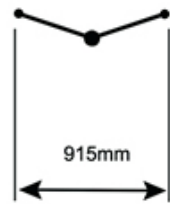

### SQUARE

### RECOMMENDED TABLE TOP WIDTH

	700	750	900	1000	1100	1200
2026 i 2WAY 690 TE SC		•	•	•		
2026 i 2WAY 820 TE SC			•	•	•	
2026 i 2WAY 970 TE SC					•	•
2026 i 2WAY 650 TE AC	•	•	•	•		
2026 i 2WAY 765 TE AC			•	•	•	
2026 i 2WAY 915 TE AC				•	•	•

- ADJUSTABLE GLIDES
- STANDARD HEIGHT 695MM
- STANDARD FINISH BRIGHT CHROME
- AVAILABLE IN POWDER COATED FULLY WELDED WITH 63mm DIAMETER CENTRE COLUMN
- AVAILABLE IN SATIN CHROME
- AVAILABLE IN KNOCKDOWN
- AVAILABLE IN FLAT PACK UNASSEMBLED
- AVAILABLE IN VARIOUS TOP FRAME CONFIGURATIONS

## T2026 i EXECUTIVE SERIES CHROME TABLE BASES Page 4

STRAIGHT LEG  
2 WAY x 970mm

ANGLED LEG  
2 WAY x 915mm

STRAIGHT LEG  
2 WAY x 820mm

ANGLED LEG  
2 WAY x 765mm

STRAIGHT LEG  
2 WAY x 690mm

ANGLED LEG  
2 WAY x 650mm