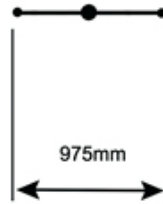

T2026 i EXECUTIVE SERIES CHROME TABLE BASES Page 4