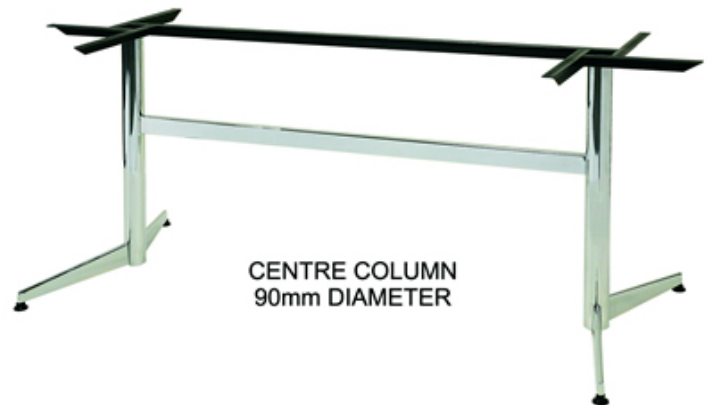

- ADJUSTABLE GLIDES
- STANDARD FINISH BRIGHT CHROME
- AVAILABLE IN SATIN CHROME
- STANDARD HEIGHT 695MM
- 4 WAY OR 5 WAY BASES
- AVAILABLE IN FIXED OR KNOCKDOWN

## T2026 i EXECUTIVE SERIES CHROME TABLE BASES Page 3

STRAIGHT LEG CONFIGURATION  
2 WAY TWIN END (TE SC)

ANGLED LEG CONFIGURATION  
2 WAY TWIN END (TE AC)

- ADJUSTABLE GLIDES
- STANDARD HEIGHT 695MM
- STANDARD FINISH BRIGHT CHROME
- AVAILABLE IN POWDER COATED FULLY WELDED WITH 63mm DIAMETER CENTRE COLUMN
- AVAILABLE IN SATIN CHROME
- AVAILABLE IN KNOCKDOWN
- AVAILABLE IN FLAT PACK UNASSEMBLED
- AVAILABLE IN VARIOUS TOP FRAME CONFIGURATIONS

- ADJUSTABLE GLIDES
- STANDARD HEIGHT 695MM
- STANDARD FINISH BRIGHT CHROME
- AVAILABLE IN POWDER COATED FULLY WELDED WITH 63mm DIAMETER CENTRE COLUMN
- AVAILABLE IN SATIN CHROME