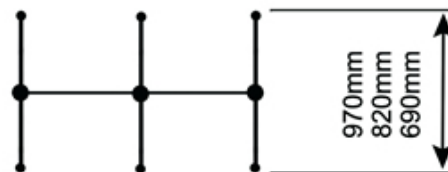

T2026 i EXECUTIVE SERIES CHROME TABLE BASES Page 3

OTHER CONFIGURATIONS AVAILABLE MULTIPLE CENTRE COLUMNS WITH ANGLED OR STRAIGHT LEG

SQUARE

RECOMMENDED TABLE TOP WIDTH

	700	750	900	1000	1100	1200
2026 i 2WAY 690 TE SC		•	•	•		
2026 i 2WAY 820 TE SC			•	•	•	
2026 i 2WAY 970 TE SC					•	•
2026 i 2WAY 650 TE AC	•	•	•	•		
2026 i 2WAY 765 TE AC			•	•	•	
2026 i 2WAY 915 TE AC				•	•	•

- ADJUSTABLE GLIDES
- STANDARD HEIGHT 695MM
- STANDARD FINISH BRIGHT CHROME
- AVAILABLE IN POWDER COATED FULLY WELDED WITH 63mm DIAMETER CENTRE COLUMN
- AVAILABLE IN SATIN CHROME
- AVAILABLE IN KNOCKDOWN
- AVAILABLE IN FLAT PACK UNASSEMBLED
- AVAILABLE IN VARIOUS TOP FRAME CONFIGURATIONS