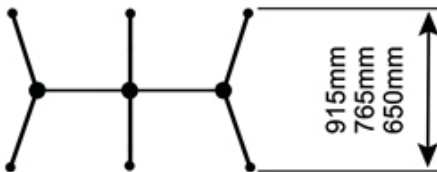

T2026 i EXECUTIVE SERIES CHROME TABLE BASES Page 3

OTHER CONFIGURATIONS AVAILABLE MULTIPLE CENTRE COLUMNS WITH ANGLED OR STRAIGHT LEG

SQUARE

RECOMMENDED TABLE TOP WIDTH

	700	750	900	1000	1100	1200
2026 i 2WAY 690 TE SC		•	•	•		
2026 i 2WAY 820 TE SC			•	•	•	
2026 i 2WAY 970 TE SC					•	•
2026 i 2WAY 650 TE AC	•	•	•	•		
2026 i 2WAY 765 TE AC			•	•	•	
2026 i 2WAY 915 TE AC				•	•	•

- ADJUSTABLE GLIDES
- STANDARD HEIGHT 695MM
- STANDARD FINISH BRIGHT CHROME
- AVAILABLE IN POWDER COATED FULLY WELDED WITH 63mm DIAMETER CENTRE COLUMN
- AVAILABLE IN SATIN CHROME
- AVAILABLE IN KNOCKDOWN
- AVAILABLE IN FLAT PACK UNASSEMBLED
- AVAILABLE IN VARIOUS TOP FRAME CONFIGURATIONS