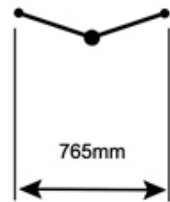

### RECOMMENDED TABLE TOP WIDTH

	700	750	900	1000	1100	1200
2026 i 2WAY 690 TE SC		•	•	•		
2026 i 2WAY 820 TE SC			•	•	•	
2026 i 2WAY 970 TE SC					•	•
2026 i 2WAY 650 TE AC	•	•	•	•		
2026 i 2WAY 765 TE AC			•	•	•	
2026 i 2WAY 915 TE AC				•	•	•

- ADJUSTABLE GLIDES
- STANDARD HEIGHT 695MM
- STANDARD FINISH BRIGHT CHROME
- AVAILABLE IN POWDER COATED FULLY WELDED WITH 63mm DIAMETER CENTRE COLUMN
- AVAILABLE IN SATIN CHROME
- AVAILABLE IN KNOCKDOWN
- AVAILABLE IN FLAT PACK UNASSEMBLED
- AVAILABLE IN VARIOUS TOP FRAME CONFIGURATIONS

## T2026 i EXECUTIVE SERIES CHROME TABLE BASES Page 4

STRAIGHT LEG  
2 WAY x 970mm

ANGLED LEG  
2 WAY x 915mm

STRAIGHT LEG  
2 WAY x 820mm

ANGLED LEG  
2 WAY x 765mm

STRAIGHT LEG  
2 WAY x 690mm

ANGLED LEG  
2 WAY x 650mm

### RECOMMENDED TABLE TOP SIZE

	700	750	900	1000	1100	1200
2026 i 2WAY 690 SC		•	•	•		
2026 i 2WAY 820 SC			•	•	•	
2026 i 2WAY 970 SC					•	•
2026 i 2WAY 650 AC	•	•	•	•		
2026 i 2WAY 765 AC			•	•	•	
2026 i 2WAY 915 AC				•	•	•