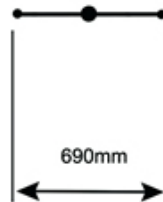

### RECOMMENDED TABLE TOP WIDTH

	700	750	900	1000	1100	1200
2026 i 2WAY 690 TE SC		•	•	•		
2026 i 2WAY 820 TE SC			•	•	•	
2026 i 2WAY 970 TE SC					•	•
2026 i 2WAY 650 TE AC	•	•	•	•		
2026 i 2WAY 765 TE AC			•	•	•	
2026 i 2WAY 915 TE AC				•	•	•

- ADJUSTABLE GLIDES
- STANDARD HEIGHT 695MM
- STANDARD FINISH BRIGHT CHROME
- AVAILABLE IN POWDER COATED FULLY WELDED WITH 63mm DIAMETER CENTRE COLUMN
- AVAILABLE IN SATIN CHROME
- AVAILABLE IN KNOCKDOWN
- AVAILABLE IN FLAT PACK UNASSEMBLED
- AVAILABLE IN VARIOUS TOP FRAME CONFIGURATIONS

## T2026 i EXECUTIVE SERIES CHROME TABLE BASES Page 4

STRAIGHT LEG  
2 WAY x 970mm

ANGLED LEG  
2 WAY x 915mm

STRAIGHT LEG  
2 WAY x 820mm

ANGLED LEG  
2 WAY x 765mm

STRAIGHT LEG  
2 WAY x 690mm

ANGLED LEG  
2 WAY x 650mm

### RECOMMENDED TABLE TOP SIZE

	700	750	900	1000	1100	1200
2026 i 2WAY 690 SC		•	•	•		
2026 i 2WAY 820 SC			•	•	•	
2026 i 2WAY 970 SC					•	•
2026 i 2WAY 650 AC	•	•	•	•		
2026 i 2WAY 765 AC			•	•	•	
2026 i 2WAY 915 AC				•	•	•