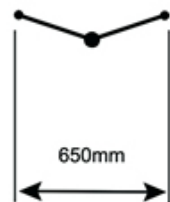

### RECOMMENDED TABLE TOP WIDTH

	700	750	900	1000	1100	1200
2026 i 2WAY 690 TE SC		•	•	•		
2026 i 2WAY 820 TE SC			•	•	•	
2026 i 2WAY 970 TE SC					•	•
2026 i 2WAY 650 TE AC	•	•	•	•		
2026 i 2WAY 765 TE AC			•	•	•	
2026 i 2WAY 915 TE AC				•	•	•

- ADJUSTABLE GLIDES
- STANDARD HEIGHT 695MM
- STANDARD FINISH BRIGHT CHROME
- AVAILABLE IN POWDER COATED FULLY WELDED WITH 63mm DIAMETER CENTRE COLUMN
- AVAILABLE IN SATIN CHROME
- AVAILABLE IN KNOCKDOWN
- AVAILABLE IN FLAT PACK UNASSEMBLED
- AVAILABLE IN VARIOUS TOP FRAME CONFIGURATIONS

## T2026 i EXECUTIVE SERIES CHROME TABLE BASES Page 4

STRAIGHT LEG  
2 WAY x 970mm

ANGLED LEG  
2 WAY x 915mm

STRAIGHT LEG  
2 WAY x 820mm

ANGLED LEG  
2 WAY x 765mm

STRAIGHT LEG  
2 WAY x 690mm

ANGLED LEG  
2 WAY x 650mm

### RECOMMENDED TABLE TOP SIZE

	700	750	900	1000	1100	1200
2026 i 2WAY 690 SC		•	•	•		
2026 i 2WAY 820 SC			•	•	•	
2026 i 2WAY 970 SC					•	•
2026 i 2WAY 650 AC	•	•	•	•		
2026 i 2WAY 765 AC			•	•	•	
2026 i 2WAY 915 AC				•	•	•