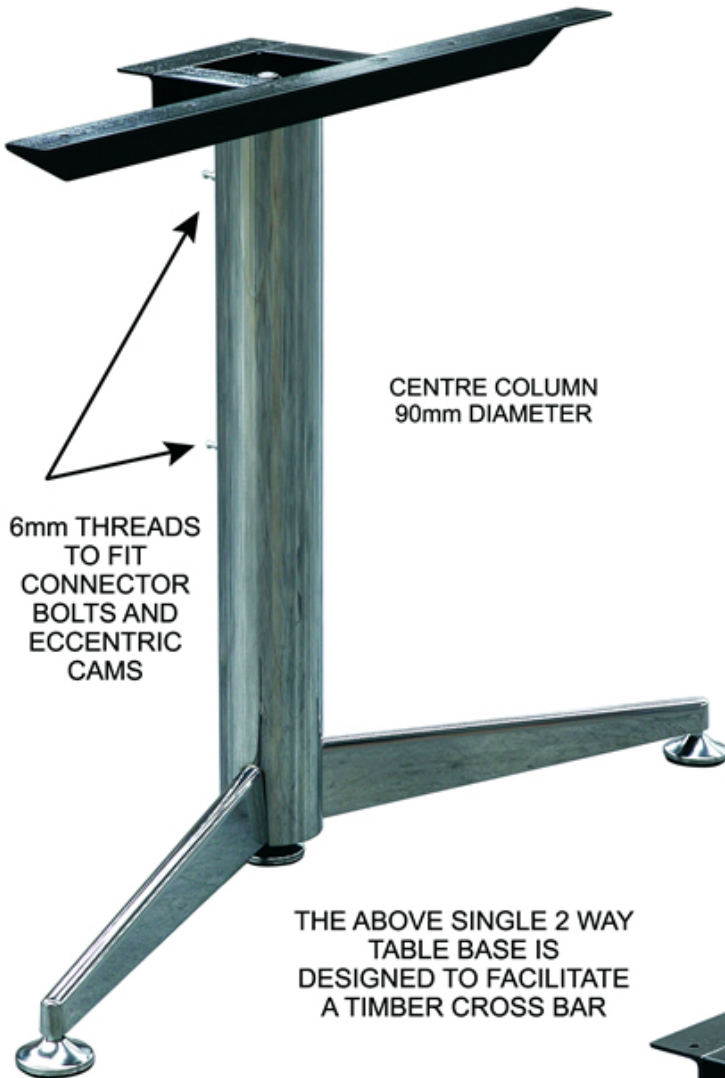

T2026 i EXECUTIVE SERIES CHROME TABLE BASES Page 4