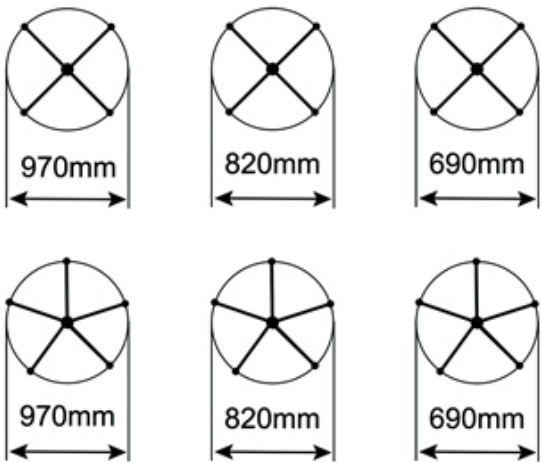

**T2026 i EXECUTIVE SERIES POWDER COATED TABLE BASES Page 2**

4 WAY

5 WAY

**RECOMMENDED TABLE TOP SIZE**

	ROUND TOP					SQUARE TOP						
	800	1000	1200	1400	1500	600	700	750	800	900	1000	1200
2026 i 4WAY 690 PC						•	•	•				
2026 i 5WAY 690 PC	•	•										
2026 i 4WAY 820 PC								•	•	•		
2026 i 5WAY 820 PC		•	•									
2026 i 4WAY 970 PC										•	•	•
2026 i 5WAY 970 PC			•	•	•							

- ADJUSTABLE GLIDES
- FULLY WELDED TABLE FRAME
- STANDARD HEIGHT 695MM
- STANDARD FINISH BLACK POWDER COATED
- AVAILABLE IN POWDER COATED COLOURS
- AVAILABLE WITH LARGER DIA. CENTRE COLUMN
- 4 WAY OR 5 WAY BASES