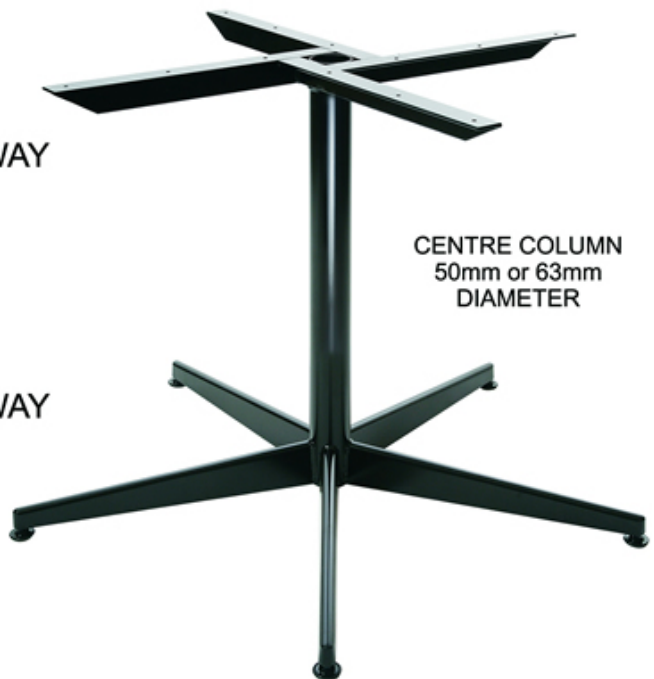

**T2026 i EXECUTIVE SERIES POWDER COATED TABLE BASES Page 2**

4 WAY

5 WAY

**RECOMMENDED TABLE TOP SIZE**

	ROUND TOP					SQUARE TOP						
	800	1000	1200	1400	1500	600	700	750	800	900	1000	1200
2026 i 4WAY 690 PC						•	•	•				
2026 i 5WAY 690 PC	•	•										
2026 i 4WAY 820 PC								•	•	•		
2026 i 5WAY 820 PC		•	•									
2026 i 4WAY 970 PC										•	•	•
2026 i 5WAY 970 PC			•	•	•							

- ADJUSTABLE GLIDES
- FULLY WELDED TABLE FRAME
- STANDARD HEIGHT 695MM
- STANDARD FINISH BLACK POWDER COATED
- AVAILABLE IN POWDER COATED COLOURS
- AVAILABLE WITH LARGER DIA. CENTRE COLUMN
- 4 WAY OR 5 WAY BASES