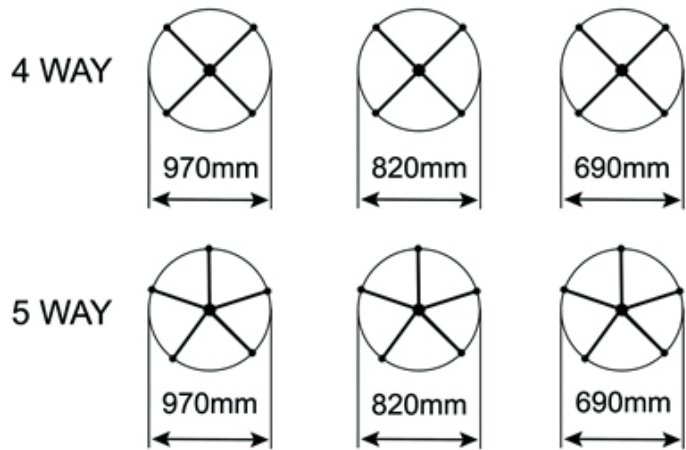

**T2026 i EXECUTIVE SERIES POWDER COATED TABLE BASES Page 2**

4 WAY

5 WAY

**RECOMMENDED TABLE TOP SIZE**

	ROUND TOP					SQUARE TOP						
	800	1000	1200	1400	1500	600	700	750	800	900	1000	1200
2026 i 4WAY 690 PC						•	•	•				
2026 i 5WAY 690 PC	•	•										
2026 i 4WAY 820 PC								•	•	•		
2026 i 5WAY 820 PC		•	•									
2026 i 4WAY 970 PC										•	•	•
2026 i 5WAY 970 PC			•	•	•							

- ADJUSTABLE GLIDES
- FULLY WELDED TABLE FRAME
- STANDARD HEIGHT 695MM
- STANDARD FINISH BLACK POWDER COATED
- AVAILABLE IN POWDER COATED COLOURS
- AVAILABLE WITH LARGER DIA. CENTRE COLUMN
- 4 WAY OR 5 WAY BASES