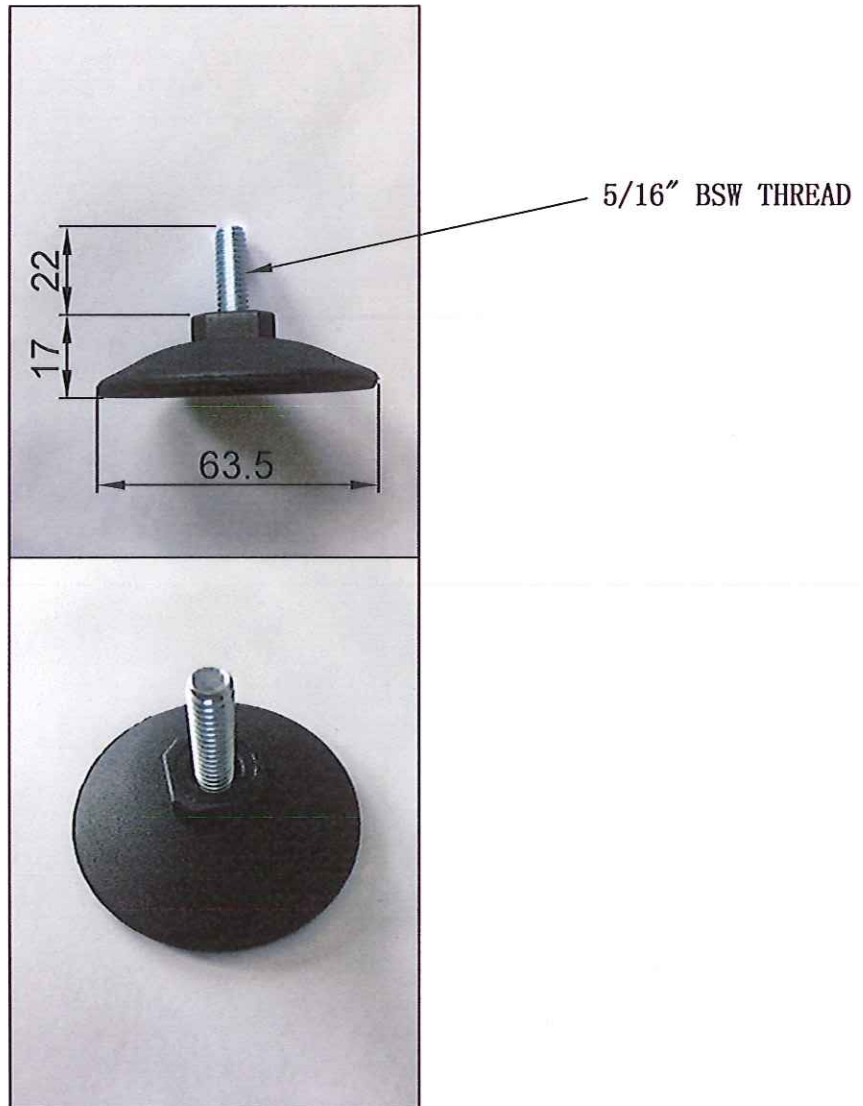

ADJUSTABLE THREADED GLIDE  
GLIDE 2 1/2" DIA (63.5MM) X 5/16" BSW X 22MM MALE THREAD  
CODE NUMBER: N1504 X 5/16 B 22MM DIA

MATERIAL: NYLON  
STOCK ITEM COLOUR BLACK  
PROUDLY MADE IN AUSTRALIA