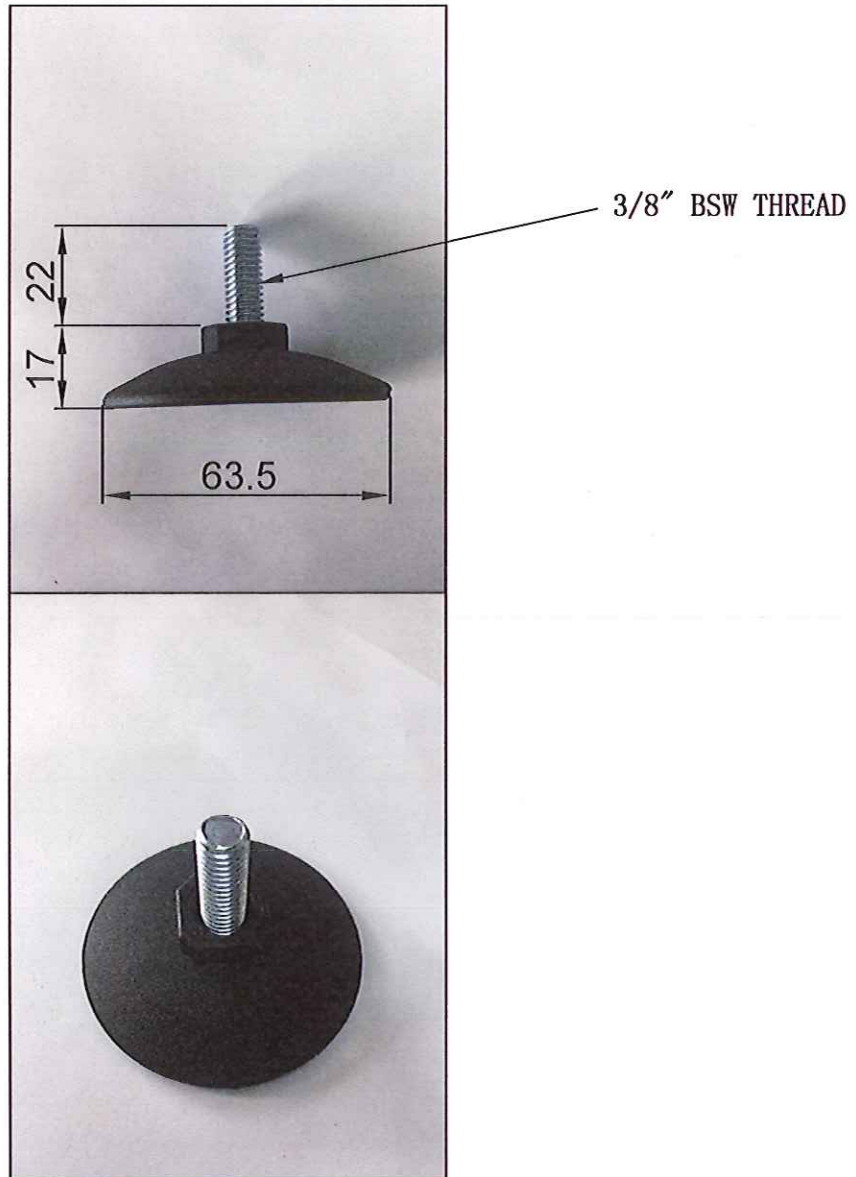

ADJUSTABLE THREADED GLIDE  
GLIDE 2 1/2" DIA (63.5MM) X 3/8" BSW X 22MM MALE THREAD  
CODE NUMBER: N1504 X 3/8 B 22MM DIA

MATERIAL: NYLON  
STOCK ITEM COLOUR BLACK  
PROUDLY MADE IN AUSTRALIA