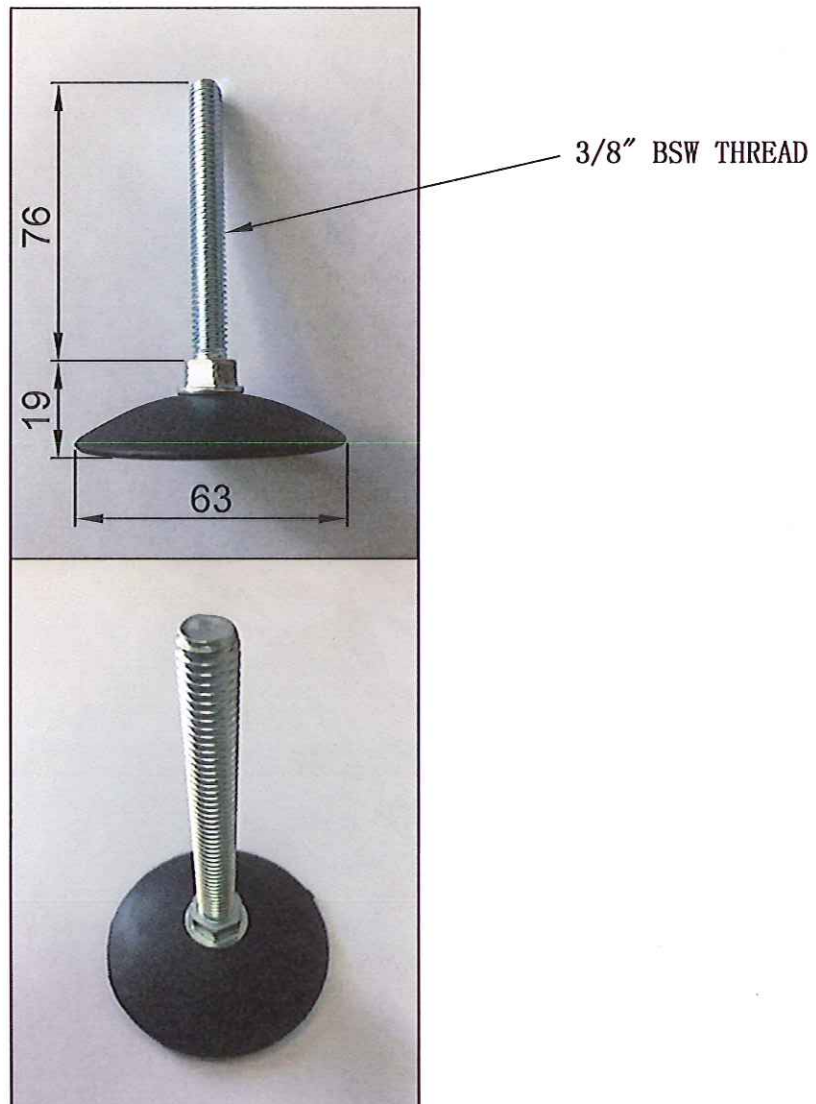

ADJUSTABLE THREADED GLIDE
GLIDE 2 1/2" DIA (63MM) X 3/8" BSW X 76MM MALE THREAD
CODE NUMBER: N15023

MATERIAL: NYLON
STOCK ITEM COLOUR BLACK
PROUDLY MADE IN AUSTRALIA