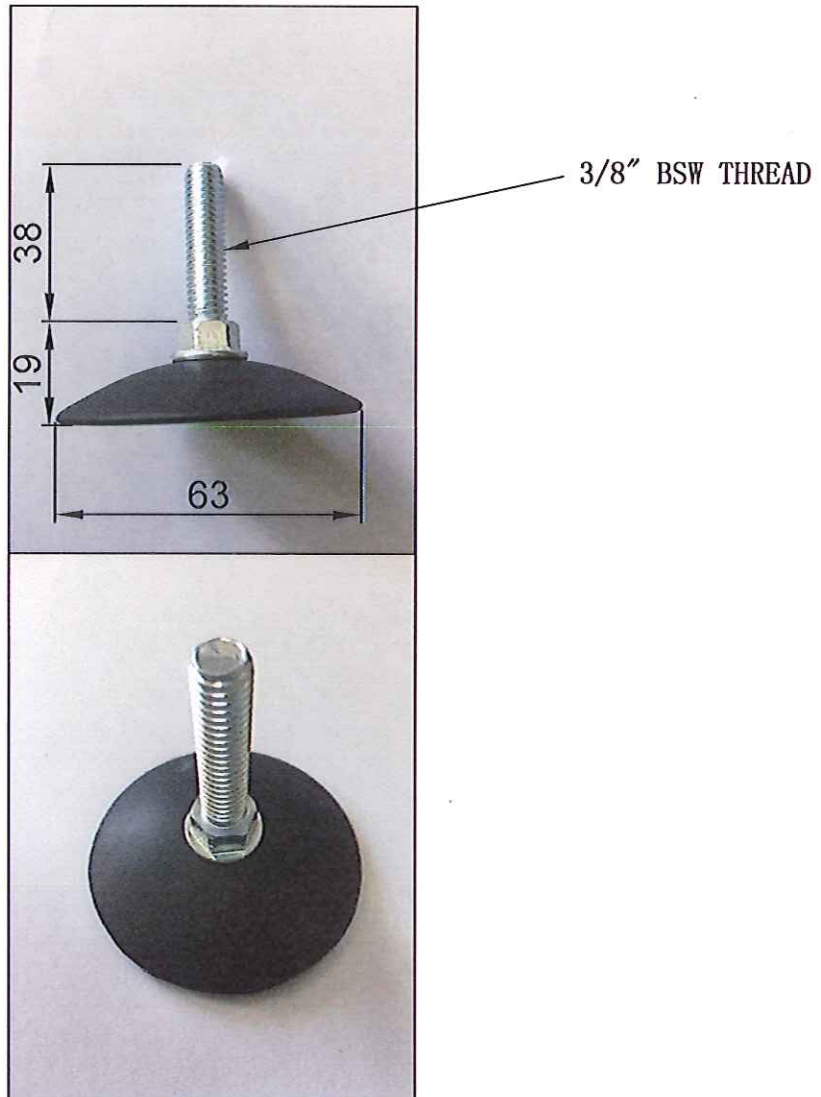

ADJUSTABLE THREADED GLIDE
GLIDE 2 1/2" DIA (63MM) X 3/8" BSW X 38MM MALE THREAD
CODE NUMBER: N1502 63MM DIA

MATERIAL: NYLON
STOCK ITEM COLOUR BLACK
PROUDLY MADE IN AUSTRALIA