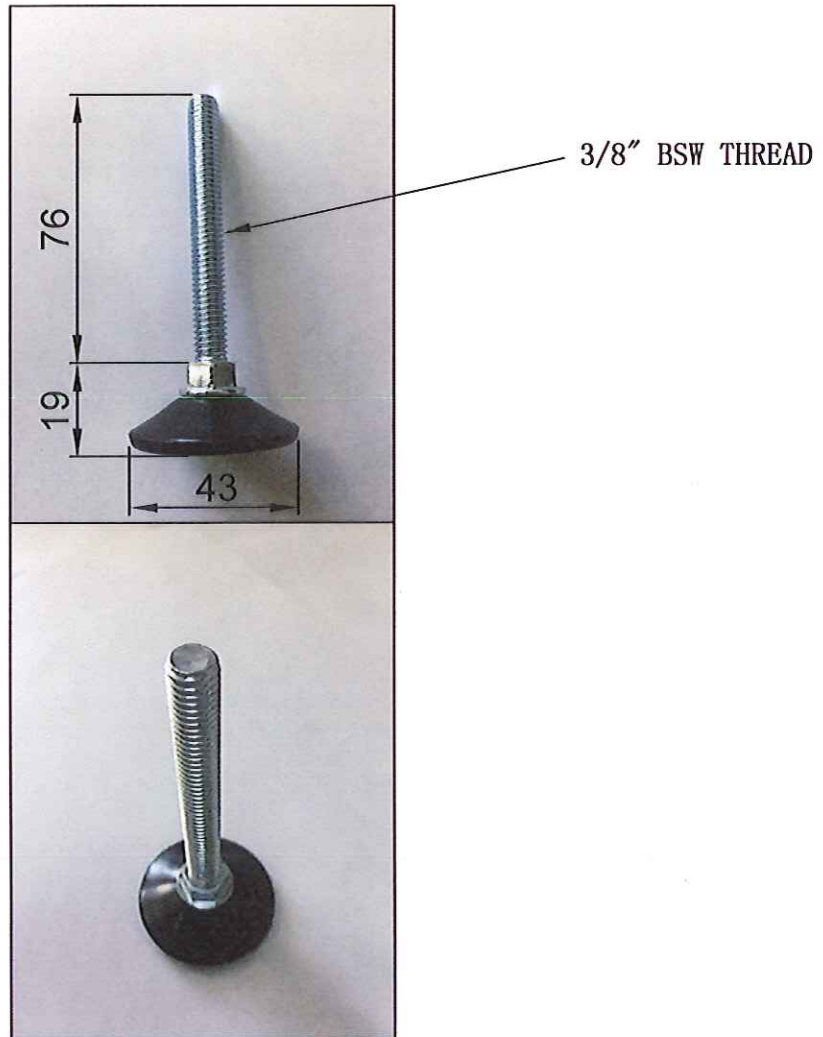

ADJUSTABLE THREADED GLIDE  
GLIDE 1 11/16" DIA (43MM) X 3/8" BSW X 76MM MALE THREAD  
CODE NUMBER: N15013 43MM DIA

MATERIAL: NYLON  
STOCK ITEM COLOUR BLACK  
PROUDLY MADE IN AUSTRALIA