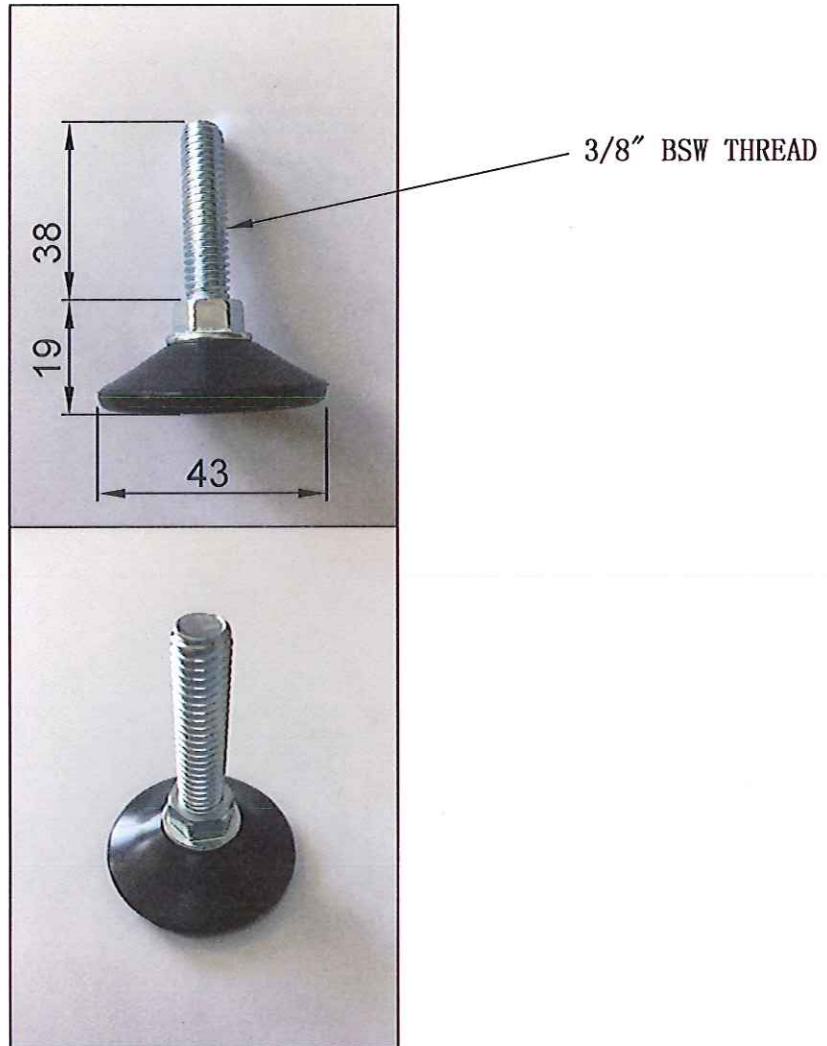

ADJUSTABLE THREADED GLIDE
GLIDE 1 11/16" DIA (43MM) X 3/8" BSW X 38MM MALE THREAD
CODE NUMBER: N1501 43MM DIA

MATERIAL: NYLON
STOCK ITEM COLOUR BLACK
PROUDLY MADE IN AUSTRALIA