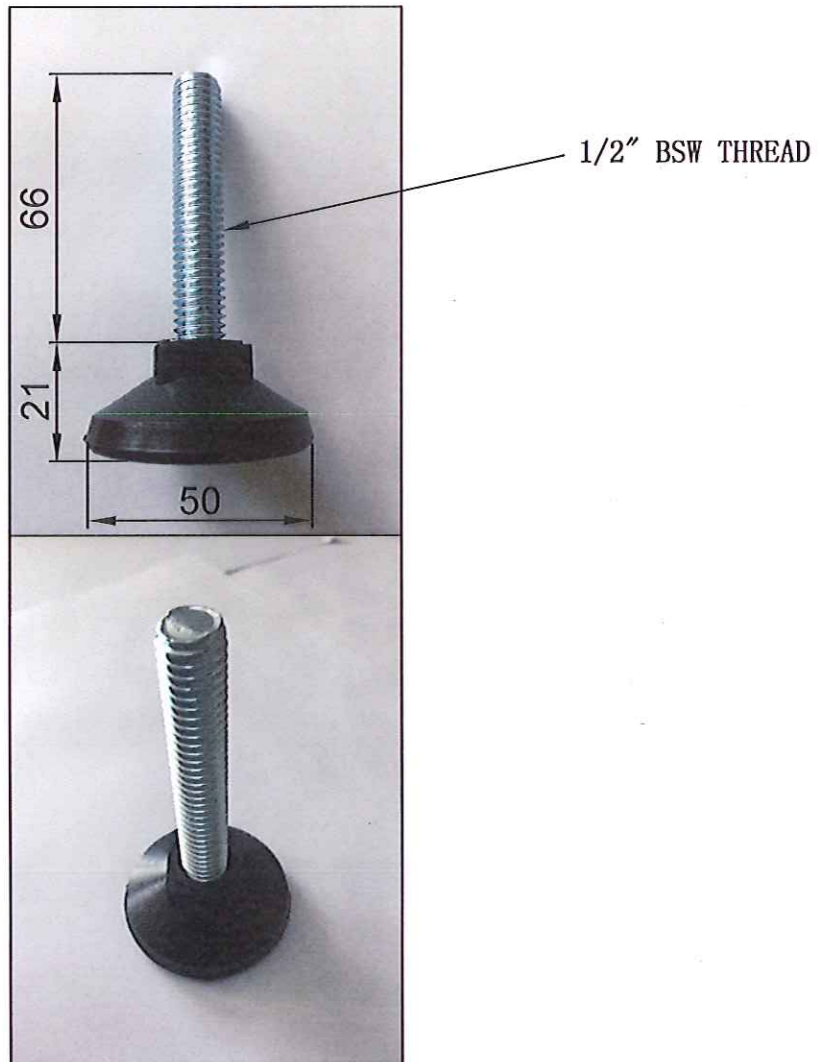

ADJUSTABLE THREADED GLIDE
GLIDE 2" DIA (50MM) X 1/2" BSW X 66MM MALE THREAD
CODE NUMBER: N1500 50MM DIA

MATERIAL: NYLON
STOCK ITEM COLOUR BLACK
PROUDLY MADE IN AUSTRALIA