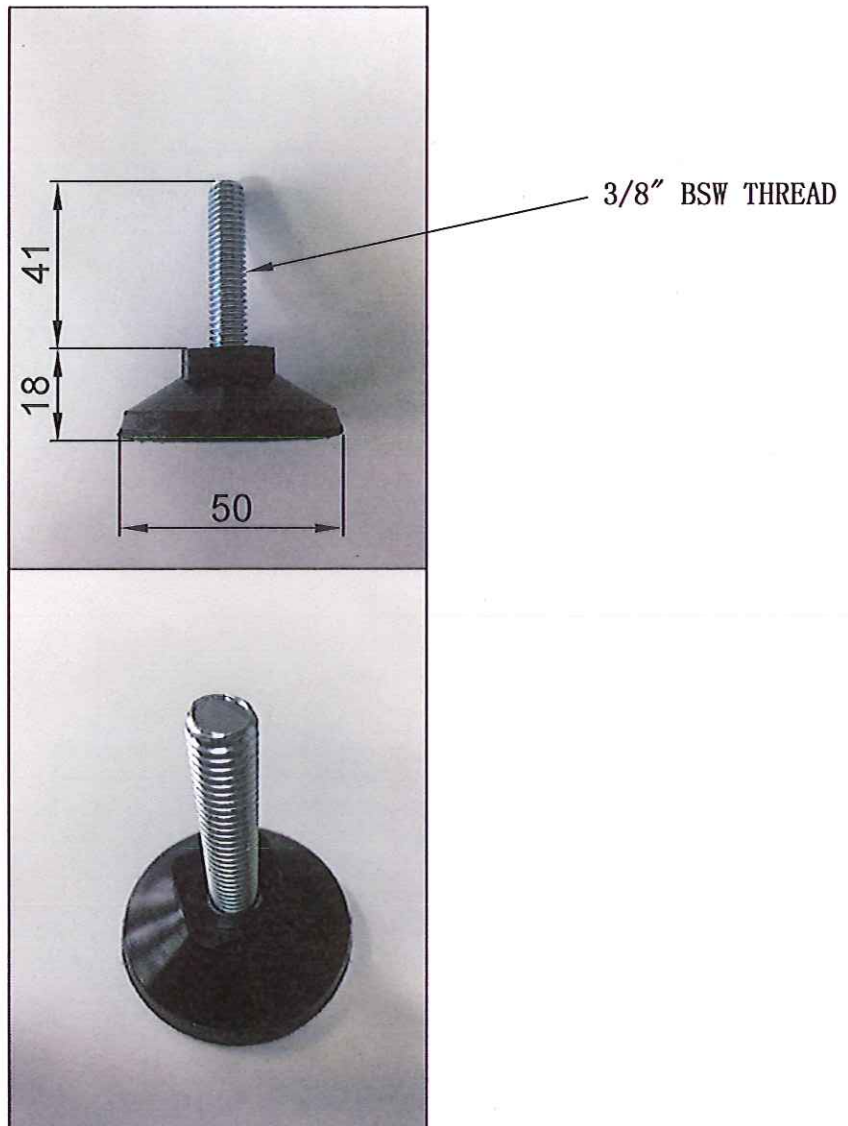

ADJUSTABLE THREADED GLIDE
GLIDE 2" DIA (50MM) X 3/8" BSW X 41MM MALE THREAD
CODE NUMBER: N1499 41MM DIA

MATERIAL: NYLON
STOCK ITEM COLOUR BLACK
PROUDLY MADE IN AUSTRALIA