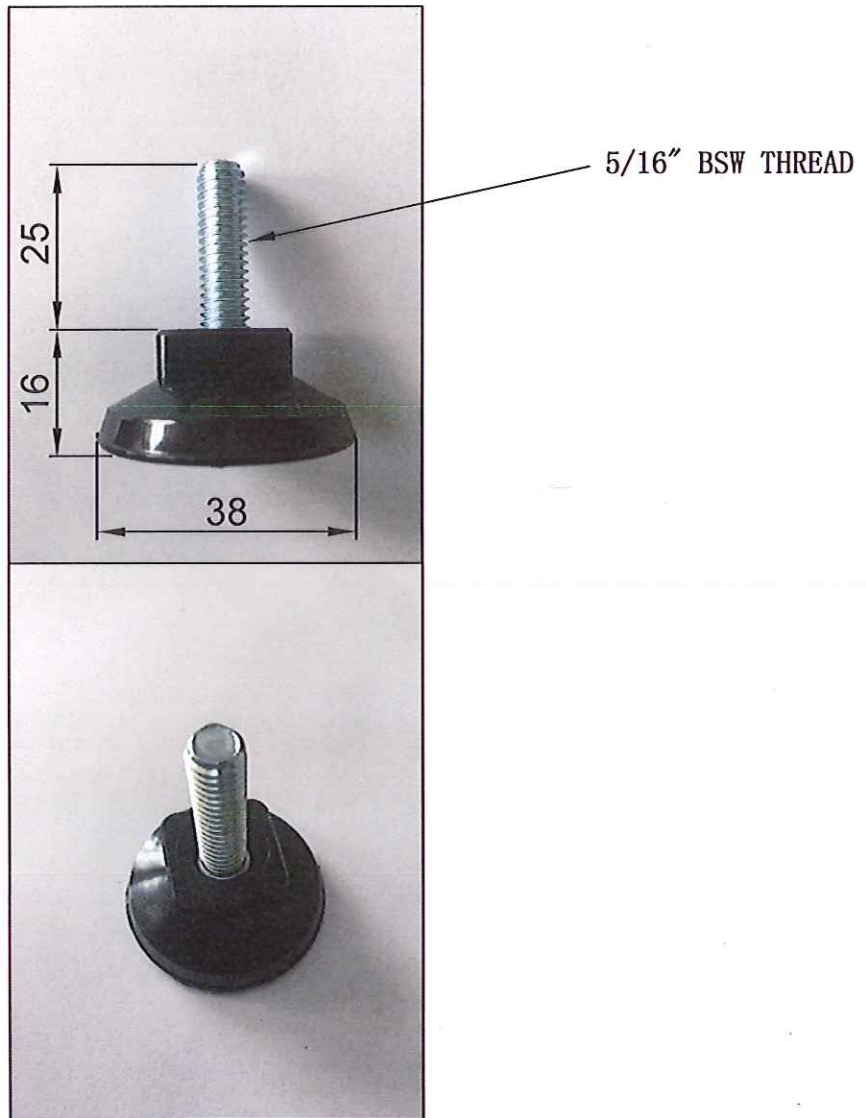

ADJUSTABLE THREADED GLIDE  
GLIDE 1 1/2" DIA (38MM) X 5/16" BSW X 25MM MALE THREAD  
CODE NUMBER: N1498 38MM DIA

MATERIAL: NYLON  
STOCK ITEM COLOUR BLACK  
PROUDLY MADE IN AUSTRALIA