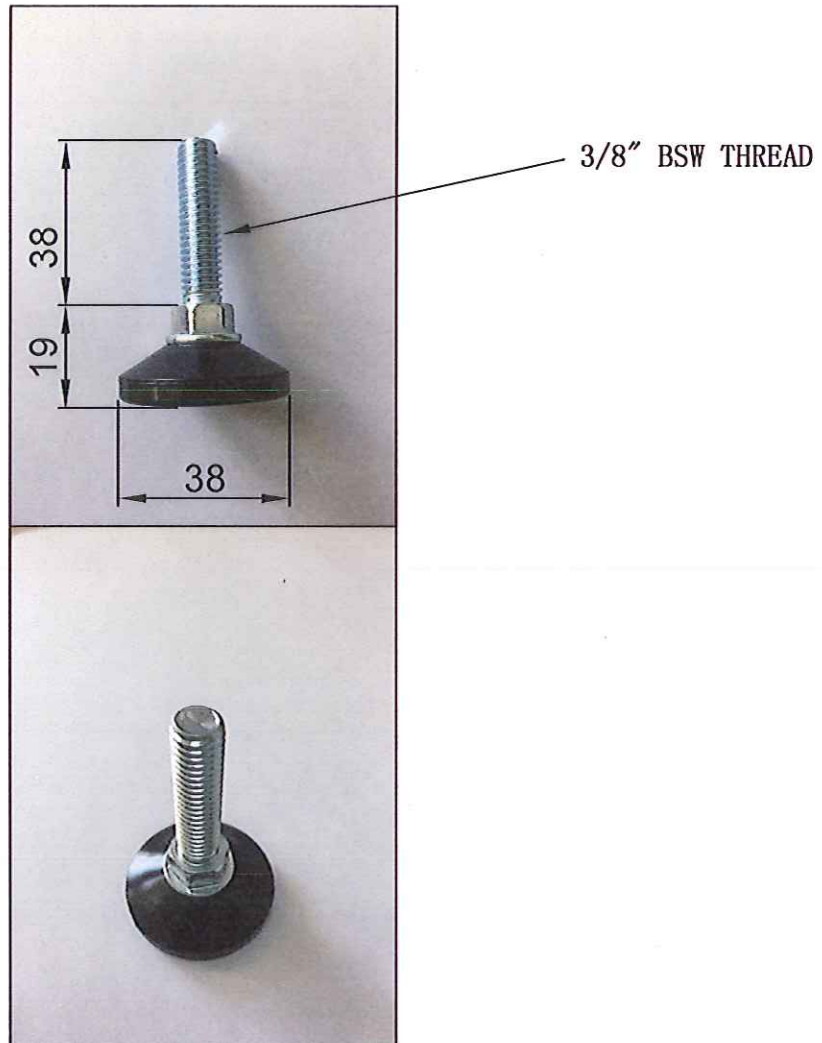

ADJUSTABLE THREADED GLIDE
GLIDE 1 1/2" DIA (38MM) X 3/8" BSW X 38MM MALE THREAD
CODE NUMBER: N1497 38MM DIA

MATERIAL: NYLON
STOCK ITEM COLOUR BLACK
PROUDLY MADE IN AUSTRALIA