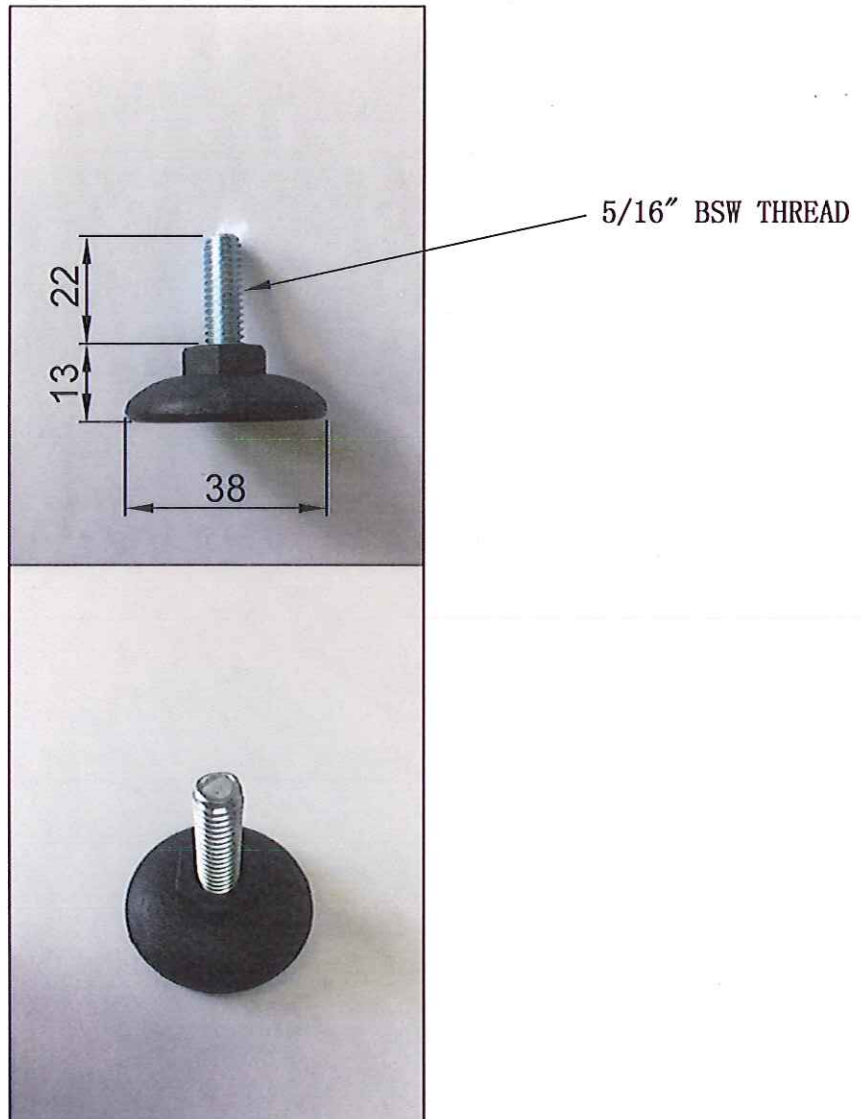

ADJUSTABLE THREADED GLIDE  
GLIDE 1 1/2" DIA (38MM) X 5/16" BSW X 22MM MALE THREAD  
CODE NUMBER: N1495X5/16B 38MM DIA

MATERIAL: NYLON  
STOCK ITEM COLOUR BLACK  
PROUDLY MADE IN AUSTRALIA