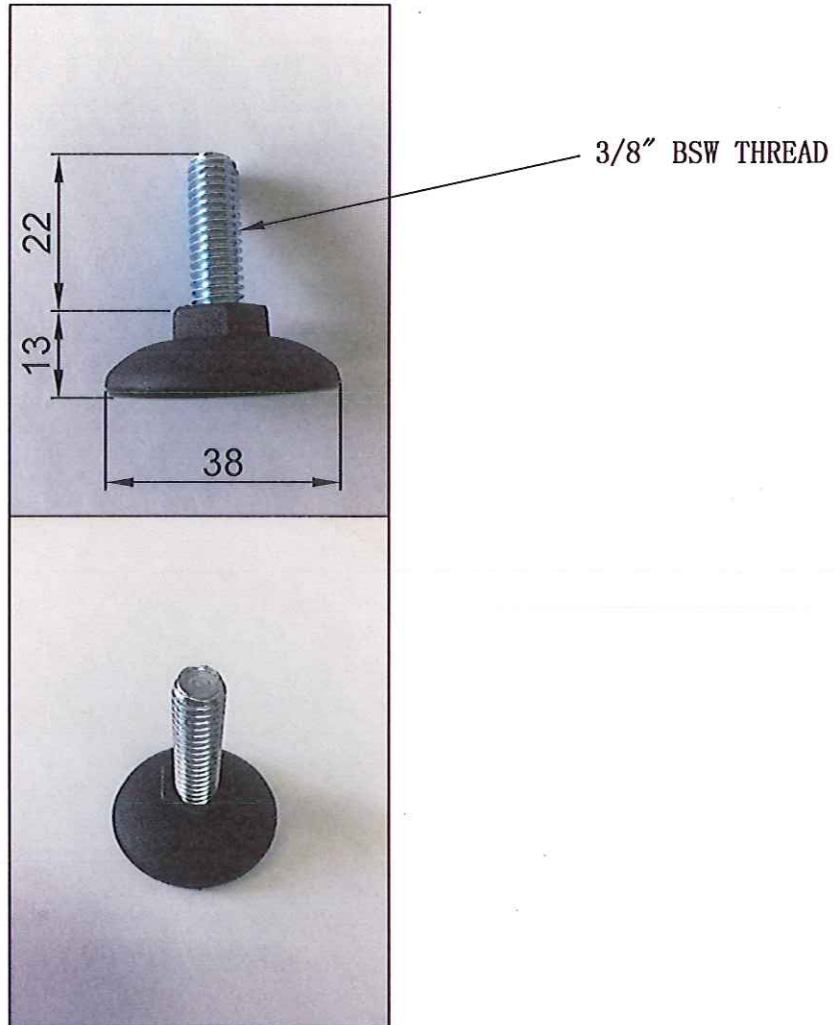

ADJUSTABLE THREADED GLIDE  
GLIDE 1 1/2" DIA (38MM) X 3/8" BSW X 22MM MALE THREAD  
CODE NUMBER: N1495X3/8B 38MM DIA

MATERIAL: NYLON  
STOCK ITEM COLOUR BLACK  
PROUDLY MADE IN AUSTRALIA