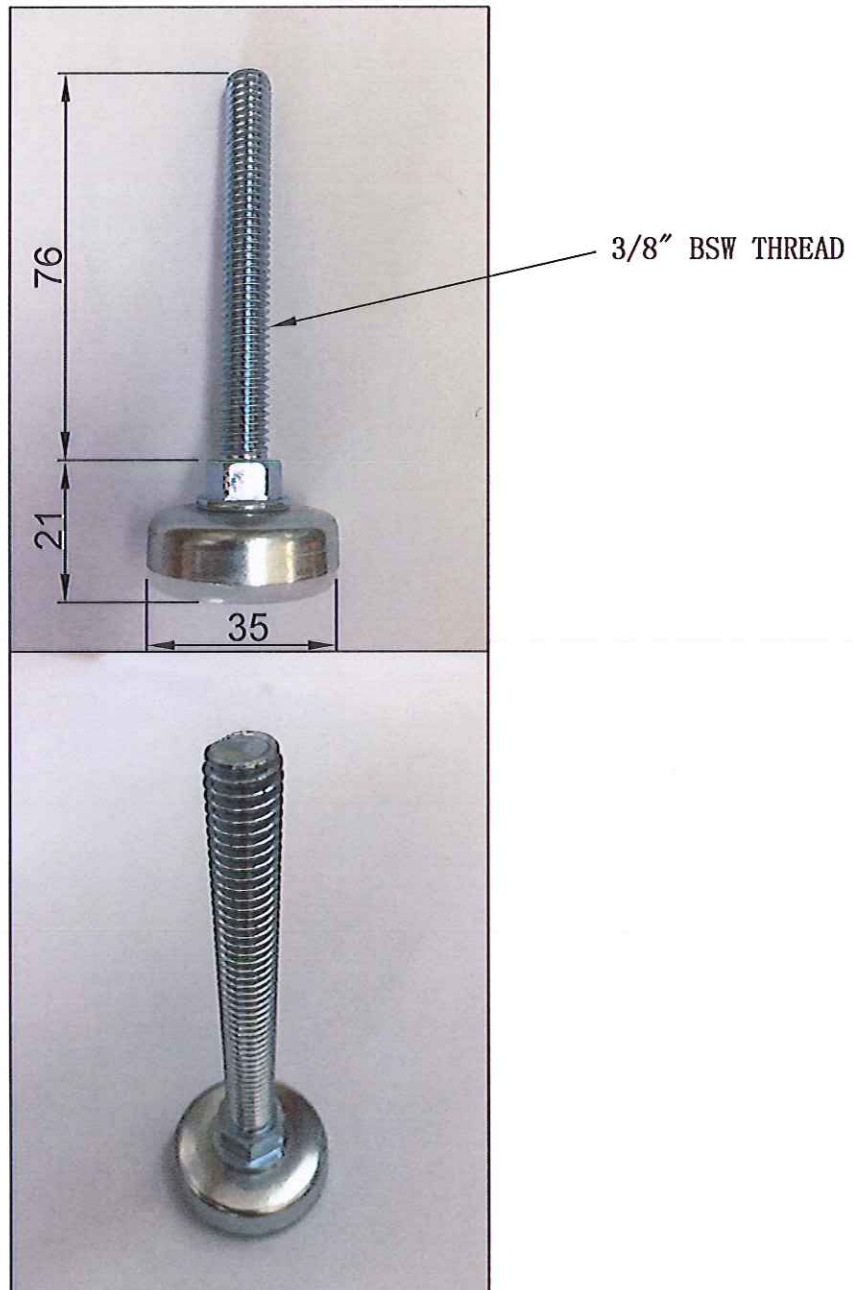

ADJUSTABLE THREADED GLIDE
GLIDE 1 3/8" DIA (35MM) X 3/8" BSW X 76MM MALE THREAD
CODE NUMBER: N14943 35MM DIA

MATERIAL: STEEL BRIGHT NICKEL PLATED
STOCK ITEM
PROUDLY MADE IN AUSTRALIA