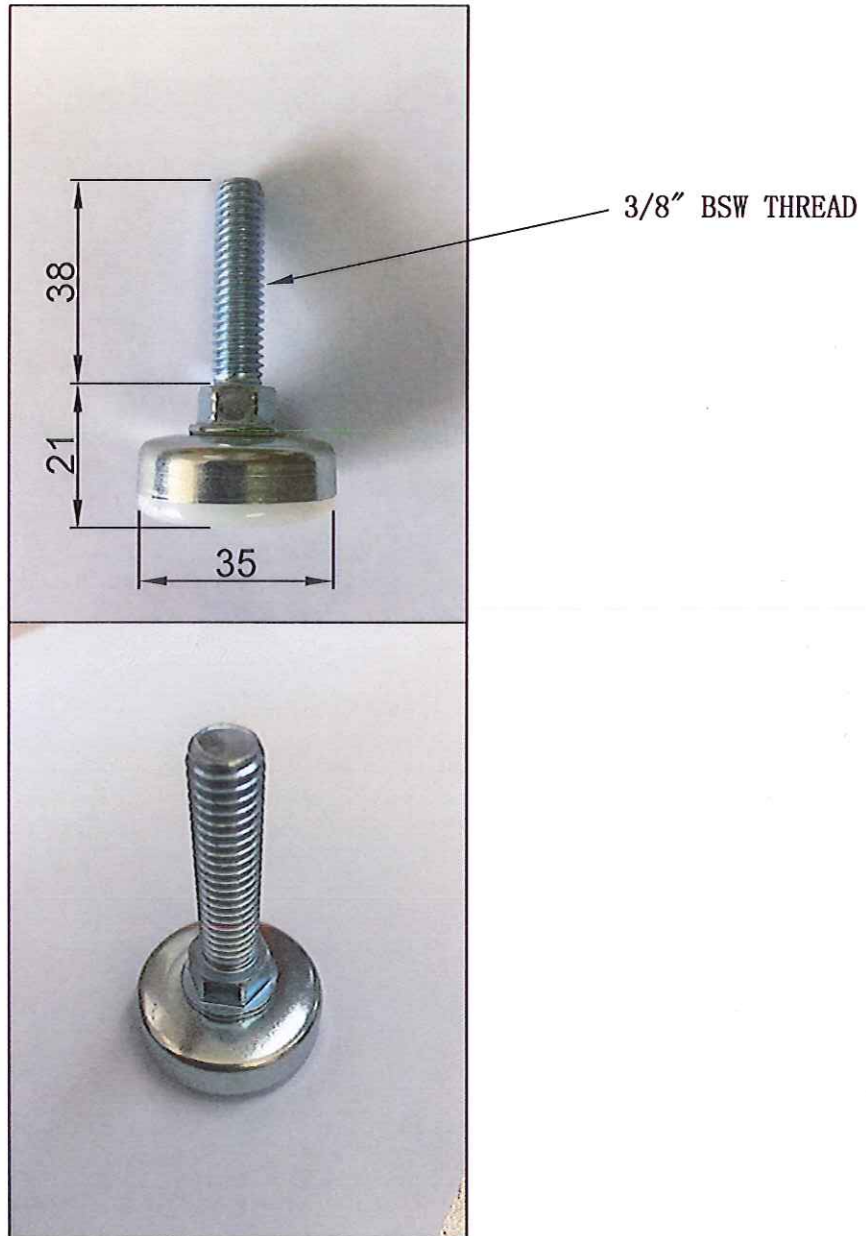

ADJUSTABLE THREADED GLIDE
GLIDE 1 3/8" DIA (35MM) X 3/8" BSW X 38MM MALE THREAD
CODE NUMBER: N1494 35MM DIA

MATERIAL: STEEL BRIGHT NICKEL PLATED
STOCK ITEM
PROUDLY MADE IN AUSTRALIA