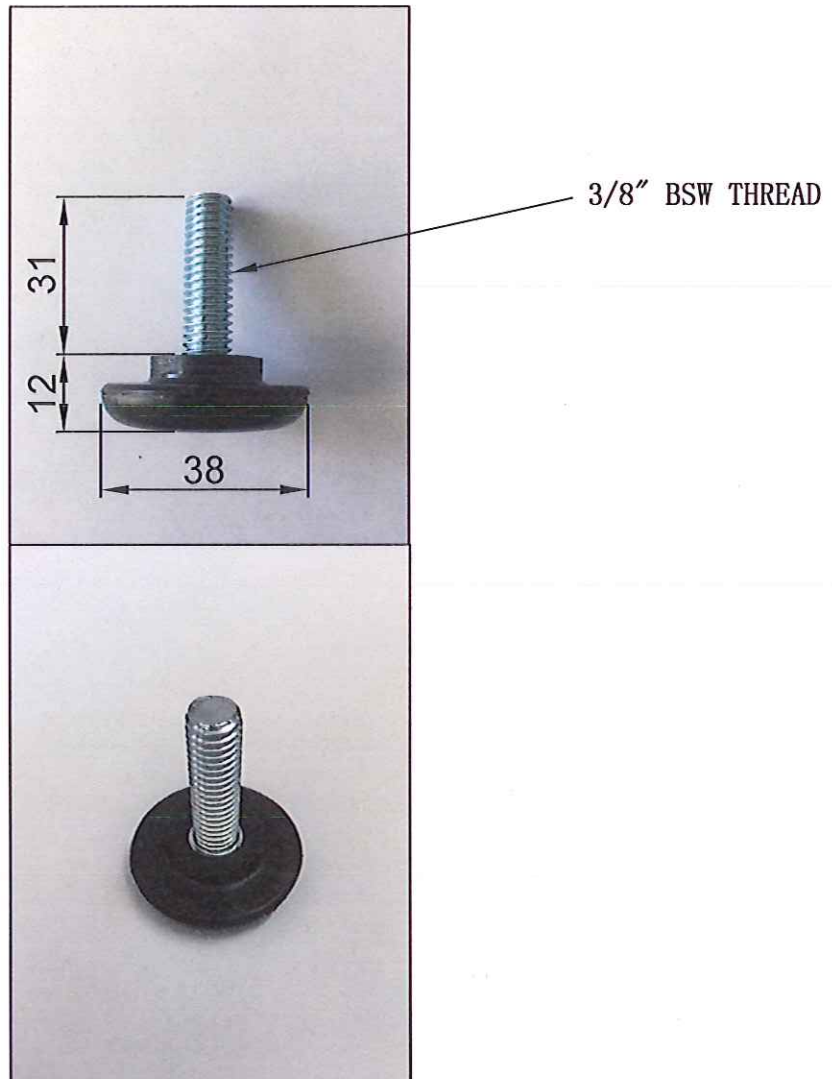

ADJUSTABLE THREADED GLIDE
GLIDE 1 1/2" DIA (38MM) X 3/8" BSW X 31MM MALE THREAD
CODE NUMBER: N1489G 38MM DIA

MATERIAL: NYLON
STOCK ITEM COLOUR BLACK
PROUDLY MADE IN AUSTRALIA