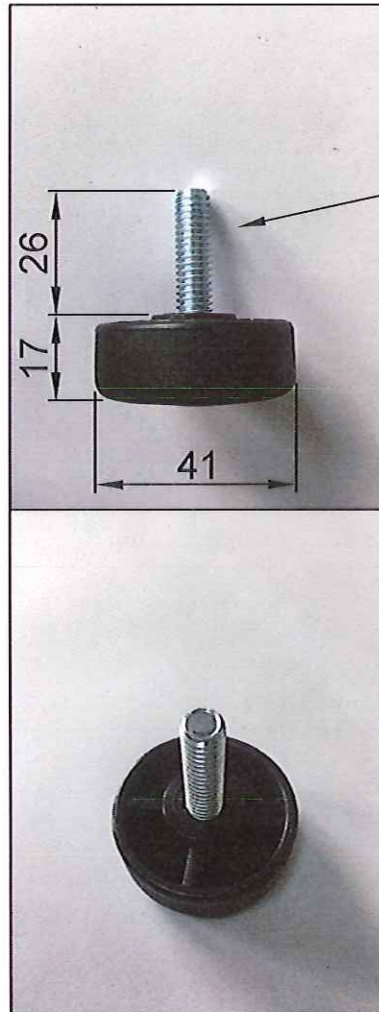

ADJUSTABLE THREADED GLIDE  
GLIDE 1 9/16" DIA (41MM) X 5/16" BSW X 26MM MALE THREAD  
CODE NUMBER: N1403 26MM DIA

5/16" BSW THREAD

MATERIAL: NYLON  
STOCK ITEM COLOUR BLACK  
PROUDLY MADE IN AUSTRALIA