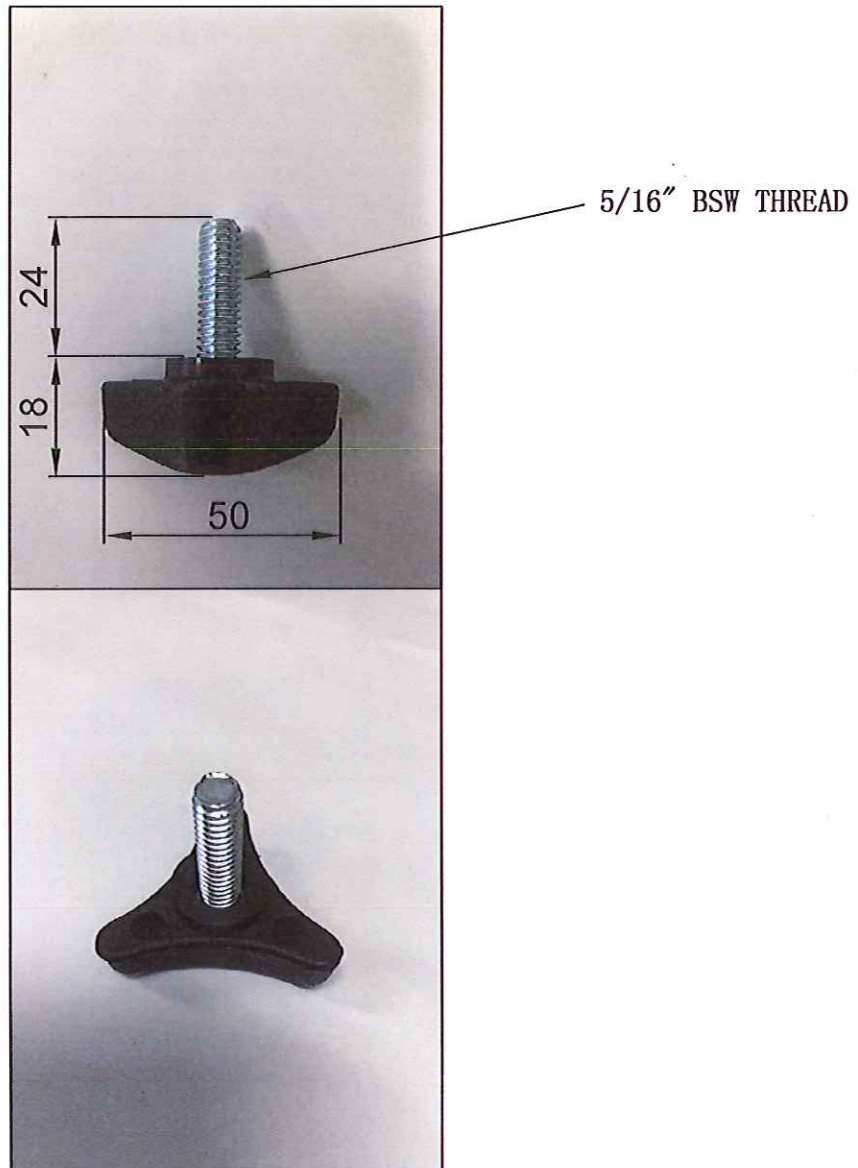

THREADED HANDWHEEL
HANDWHEEL 2" DIA (50MM) X 5/16" BSW X 24MM MALE THREAD
CODE NUMBER: H911516 50MM DIA

MATERIAL: NYLON
STOCK ITEM COLOUR BLACK
PROUDLY MADE IN AUSTRALIA